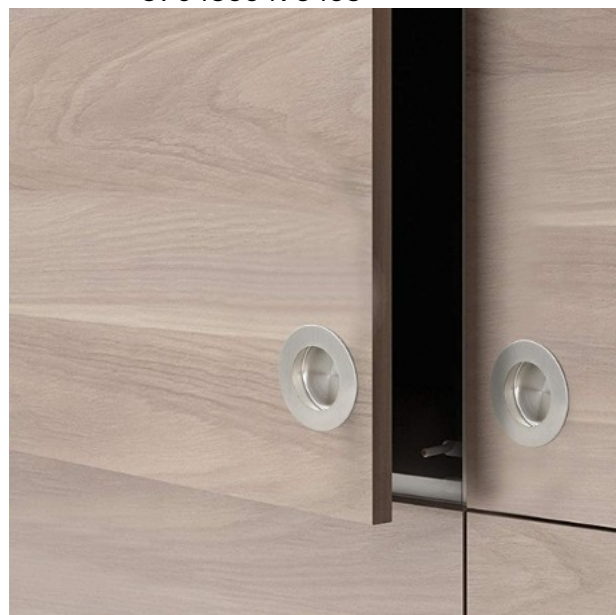

PRODUCT SHEET

Description:

Door Pull Handle SS201, $\varnothing 50 \times 13 \text{mm}$, Bore $\varnothing 40 \text{mm}$, Brushed

Item number:

17.01.700-0

Units	Box	Carton	HS Code	Barcode
Pcs.	10	200	8302420090	
5704866493468				