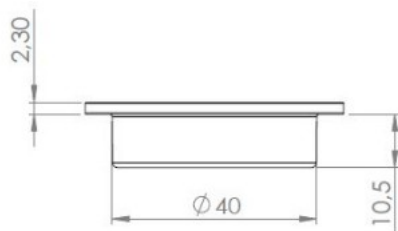

PRODUCT SHEET

Description:

Door Pull Handle SS201, $\varnothing 50 \times 13 \text{mm}$, Bore $\varnothing 40 \text{mm}$, Brushed

Item number:

17.01.700-0

Units	Box	Carton	HS Code	Barcode
Pcs.	10	200	8302420090	
5704866493468				